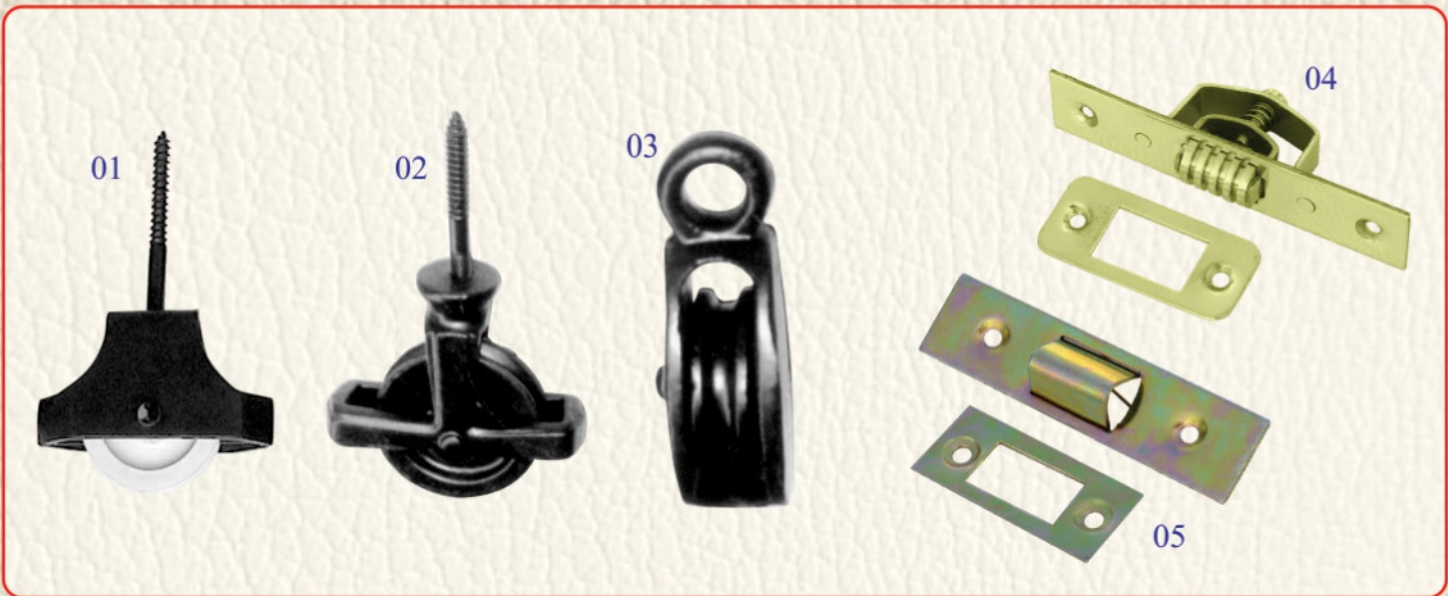

PULLY & SPRING REPALENTS (CI-4501)