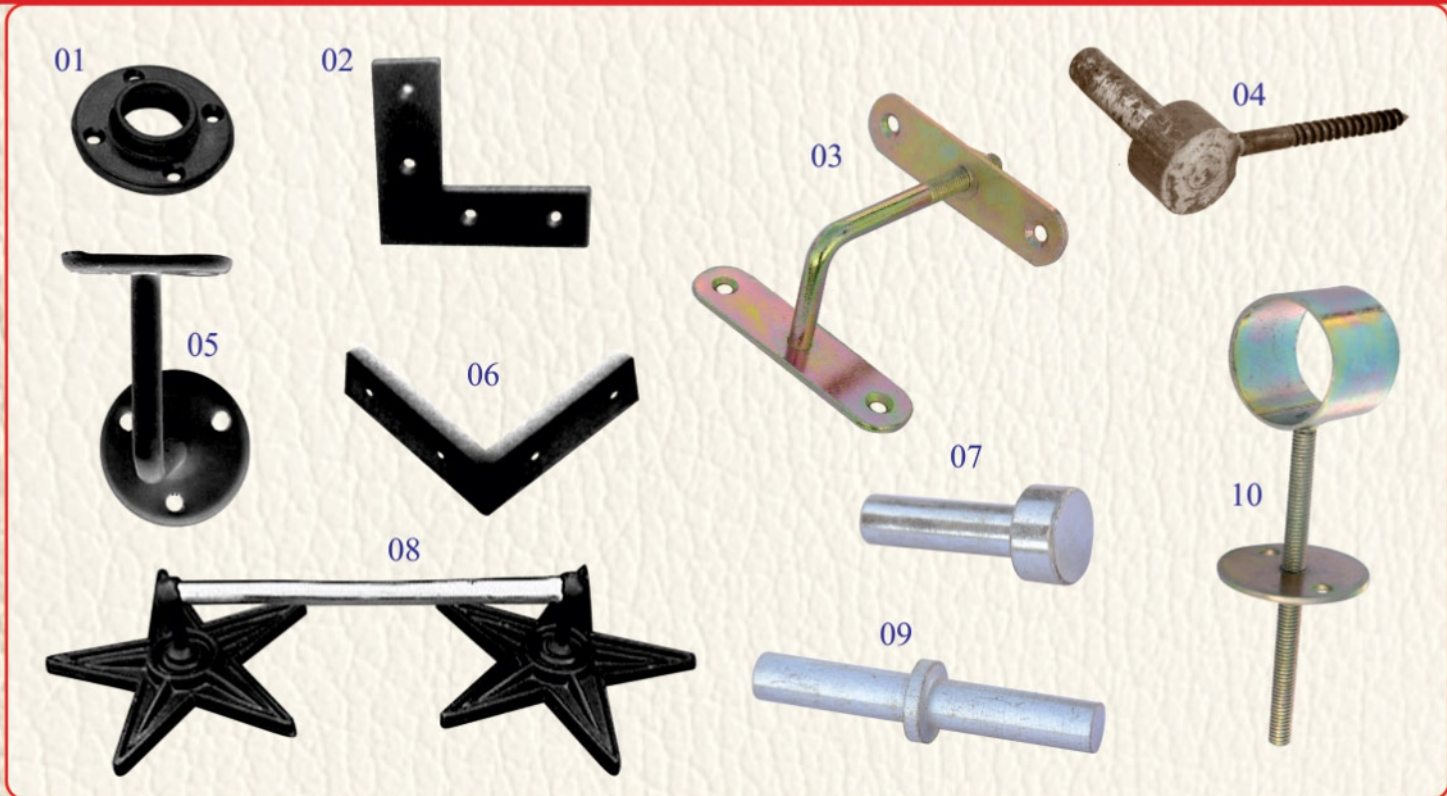

07

08

09

10

CABINET FITTINGS & PULLERS (CI-3403)

CANNON OVERSEAS

HINGES (CI-3601)

CANNON OVERSEAS

HINGES (CI-3602)

CANNON OVERSEAS

DOOR CLOSER SPRING & DOOR CHAIN (CI-3801)

GATE LATCH & THUMB LATCH (CI-3901)

CANNON OVERSEAS

BRACKET (CI-4001)

KEY ESCUTCHEONS (CI-4101)

CANNON OVERSEAS