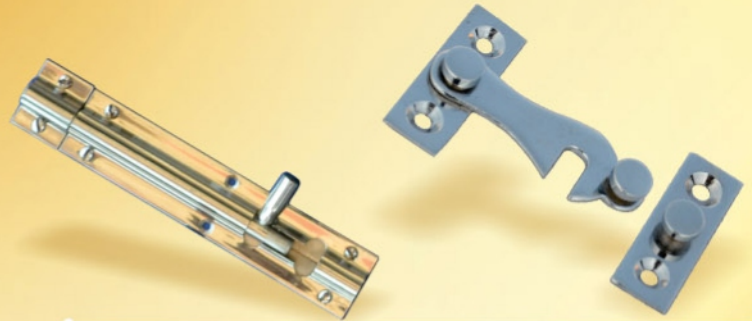

CANNON

IRON CATALOGUE

IRON CODE : - CI SERIES

CANNON OVERSEAS

NUMERALS (CI-1101)

ALPHABETS (CI-1201)

CANNON OVERSEAS

CURTAIN TIE BACK (CI-1301)