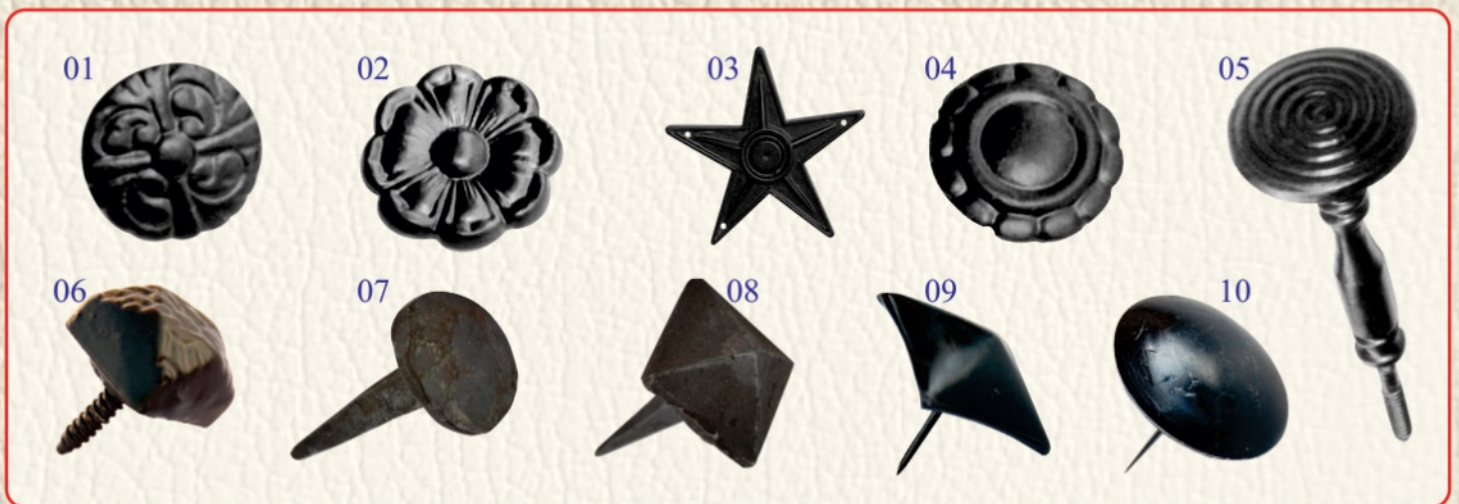

CANNON

IRON CATALOGUE

IRON CODE : - CI SERIES

CANNON OVERSEAS

NUMERALS (CI-1101)

ALPHABETS (CI-1201)

CANNON OVERSEAS

CURTAIN TIE BACK (CI-1301)

NAILS (CI-1302)

CANNON OVERSEAS

CABIN HOOKS (CI-1501)

STAY (CI-1601)

CANNON OVERSEAS

01

02

03