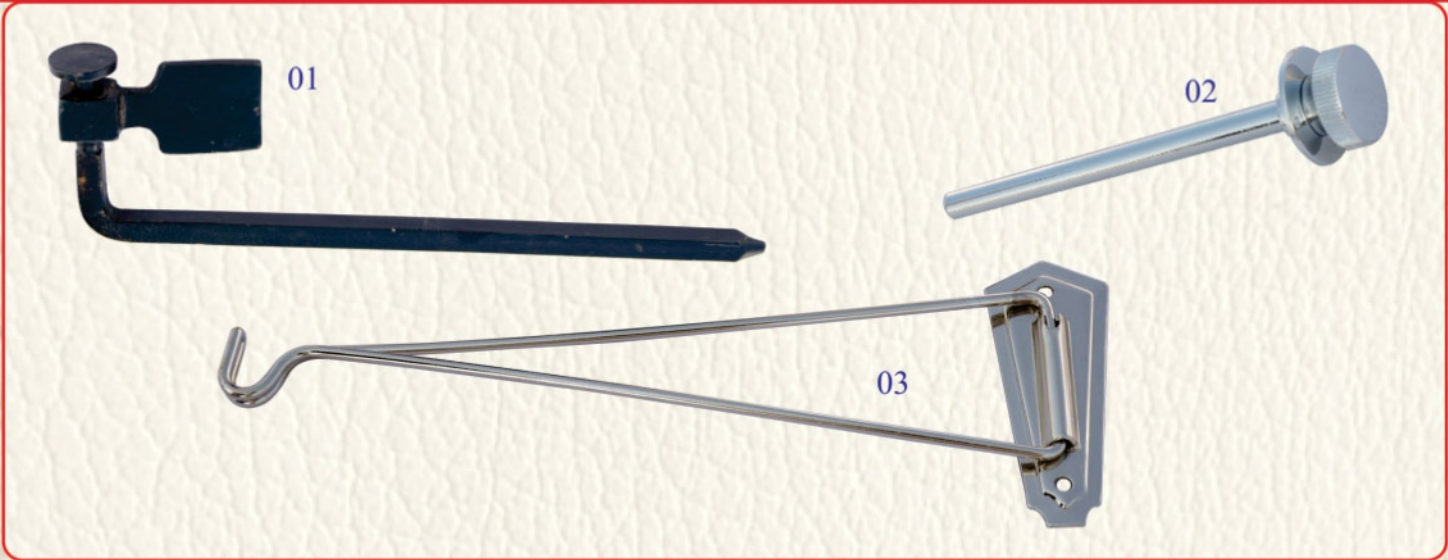

CANNON OVERSEAS

SHUTTER FLAP, SHUTTER SAFETY & PLANT HANGER (CI-4401)