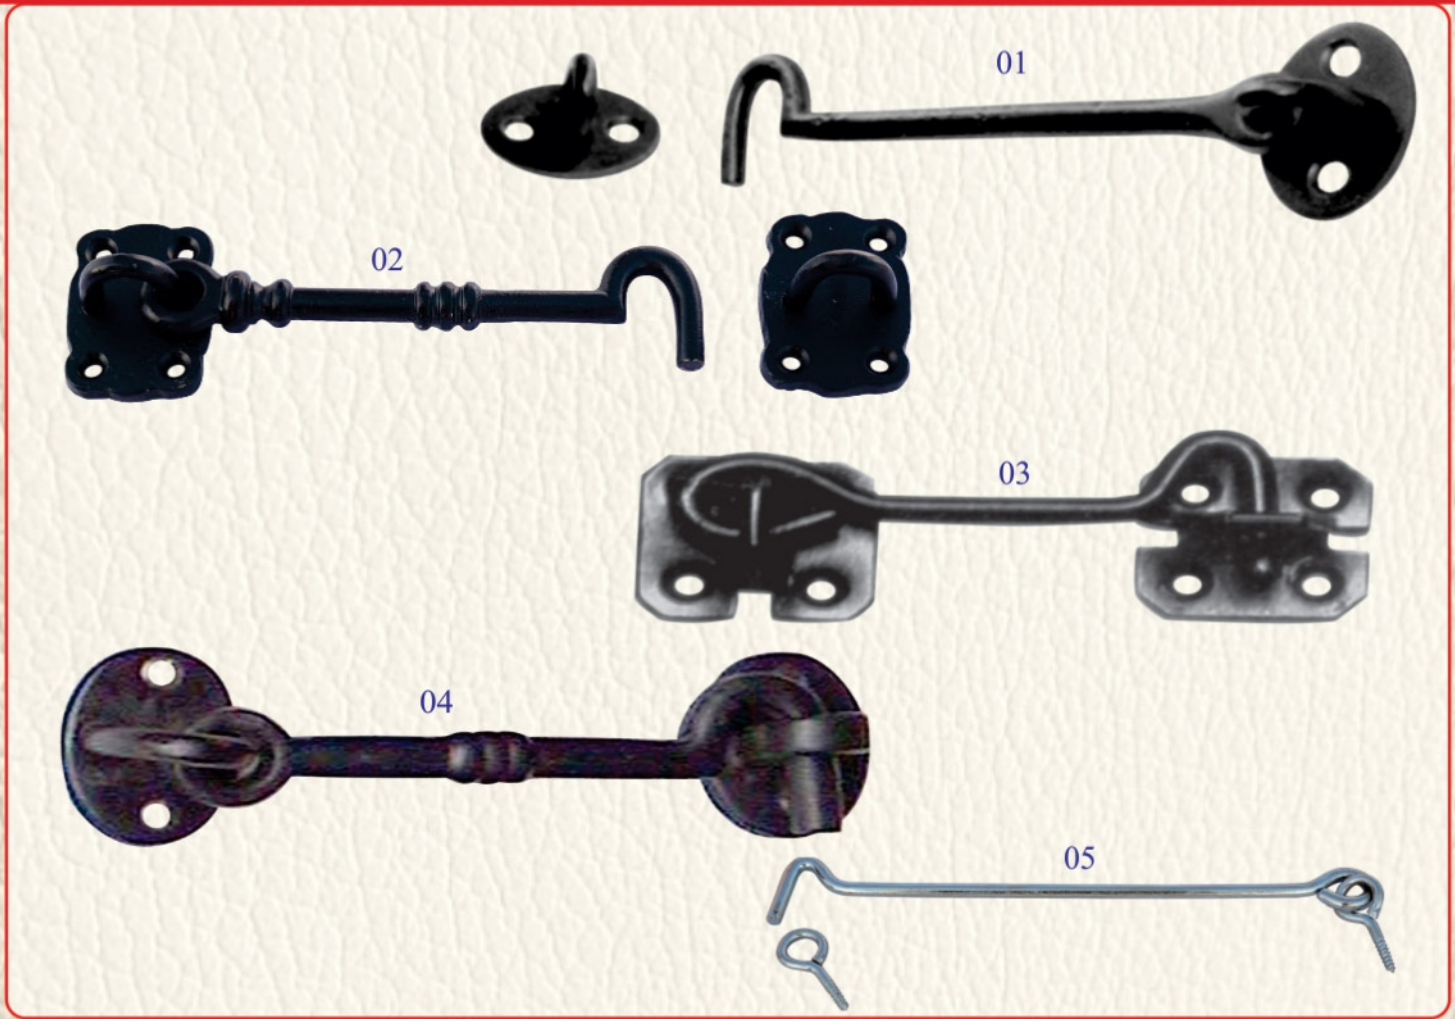

CANNON

IRON CATALOGUE

IRON CODE : - CI SERIES

CANNON OVERSEAS

NUMERALS (CI-1101)

ALPHABETS (CI-1201)

CANNON OVERSEAS

CURTAIN TIE BACK (CI-1301)

NAILS (CI-1302)

CANNON OVERSEAS

CABIN HOOKS (CI-1501)

STAY (CI-1601)

CANNON OVERSEAS

01

02

03

02

03

04

KNOB LOCK (CI-2401)

CANNON OVERSEAS

HANDLE (CI-2501)

CANNON OVERSEAS

01

02

CD KNOB (CI-2801)

CANNON OVERSEAS

CUP BOARD KNOBS (CI-2901)

CANNON OVERSEAS

FASTNERS (CI-3001)

ROUND LATCH (CI-3201)

CANNON OVERSEAS