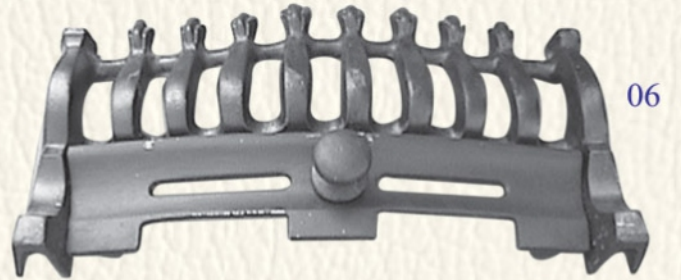

07

08

09

10

CABINET FITTINGS & PULLERS (CI-3403)

CANNON OVERSEAS

HINGES (CI-3601)

CANNON OVERSEAS

HINGES (CI-3602)

CANNON OVERSEAS

DOOR CLOSER SPRING & DOOR CHAIN (CI-3801)

GATE LATCH & THUMB LATCH (CI-3901)

CANNON OVERSEAS

BRACKET (CI-4001)

KEY ESCUTCHEONS (CI-4101)

CANNON OVERSEAS