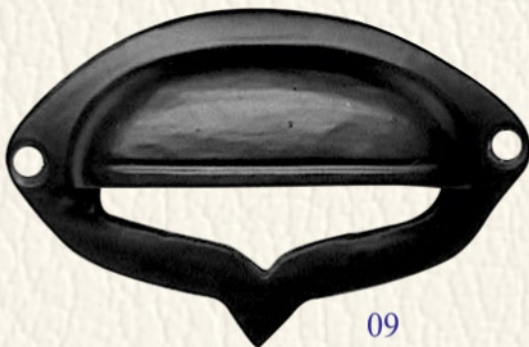

CANNON OVERSEAS

01

02

03

04

05

06

07

08

09

10

CABINET FITTINGS & PULLERS (CI-3403)