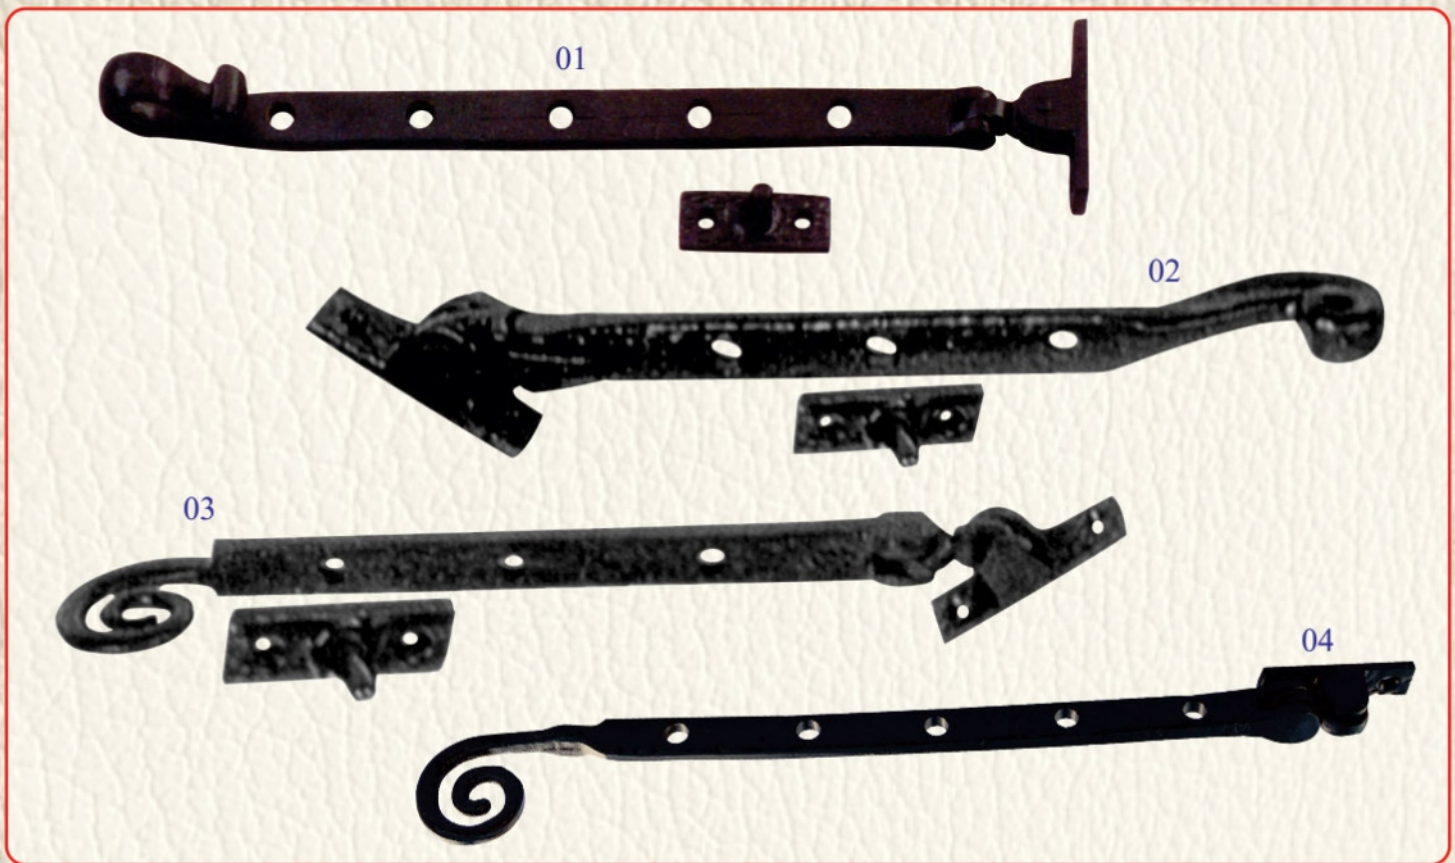

CANNON

IRON CATALOGUE

IRON CODE : - CI SERIES

CANNON OVERSEAS

NUMERALS (CI-1101)

ALPHABETS (CI-1201)

CANNON OVERSEAS

CURTAIN TIE BACK (CI-1301)

NAILS (CI-1302)

CANNON OVERSEAS

CABIN HOOKS (CI-1501)

STAY (CI-1601)

CANNON OVERSEAS

01

02

03