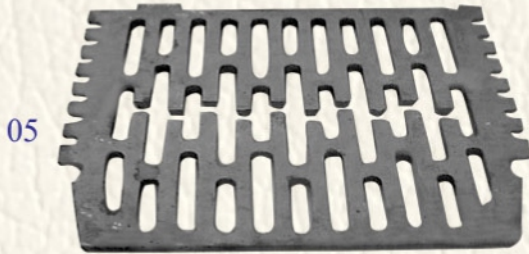

HINGES (CI-3602)

CANNON OVERSEAS

DOOR CLOSER SPRING & DOOR CHAIN (CI-3801)

GATE LATCH & THUMB LATCH (CI-3901)

CANNON OVERSEAS

BRACKET (CI-4001)

KEY ESCUTCHEONS (CI-4101)

CANNON OVERSEAS