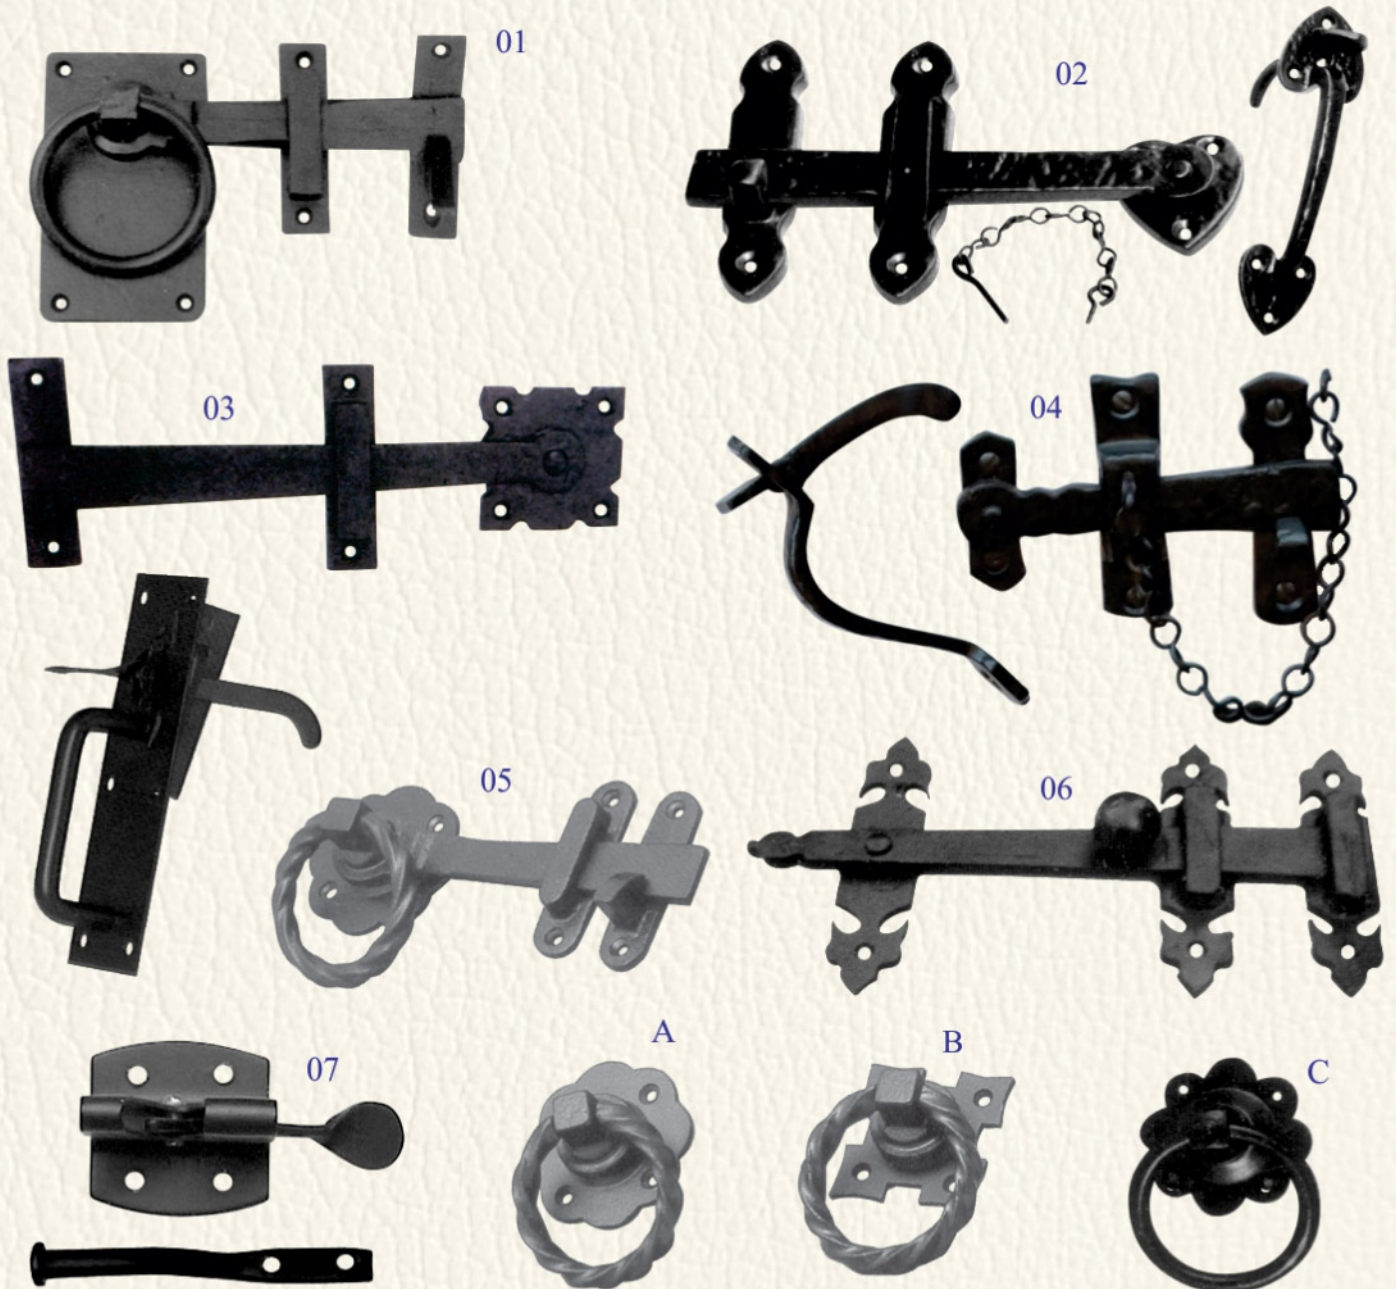

CABINET FITTINGS (CI-3402)

CANNON OVERSEAS

01

02

03

04

05

06

07

08

09

10

CABINET FITTINGS & PULLERS (CI-3403)

CANNON OVERSEAS

HINGES (CI-3601)

CANNON OVERSEAS

HINGES (CI-3602)

CANNON OVERSEAS

DOOR CLOSER SPRING & DOOR CHAIN (CI-3801)

GATE LATCH & THUMB LATCH (CI-3901)

CANNON OVERSEAS

BRACKET (CI-4001)

KEY ESCUTCHEONS (CI-4101)

CANNON OVERSEAS