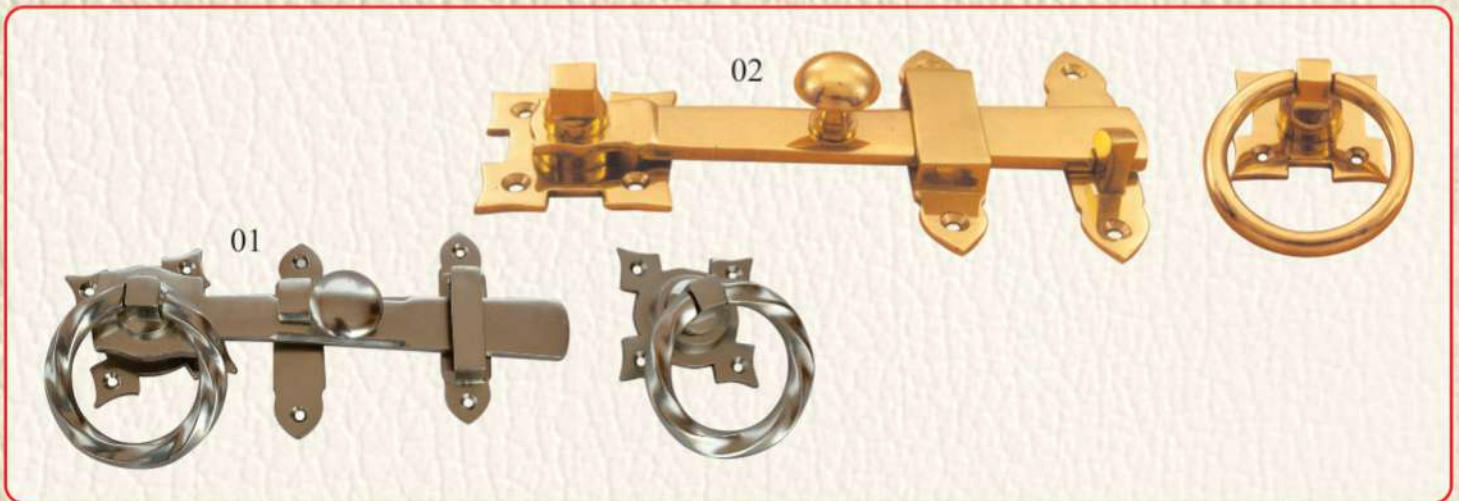

Page No. 30

CANNON OVERSEAS

BELLS (CB-3701)

DOOR CHAIN & DOOR GUARDS (CB-3801)

GATE LATCH (CB-3901)

CANNON OVERSEAS

CURTAINS BRACKET (CB-4001)

Page No. 32