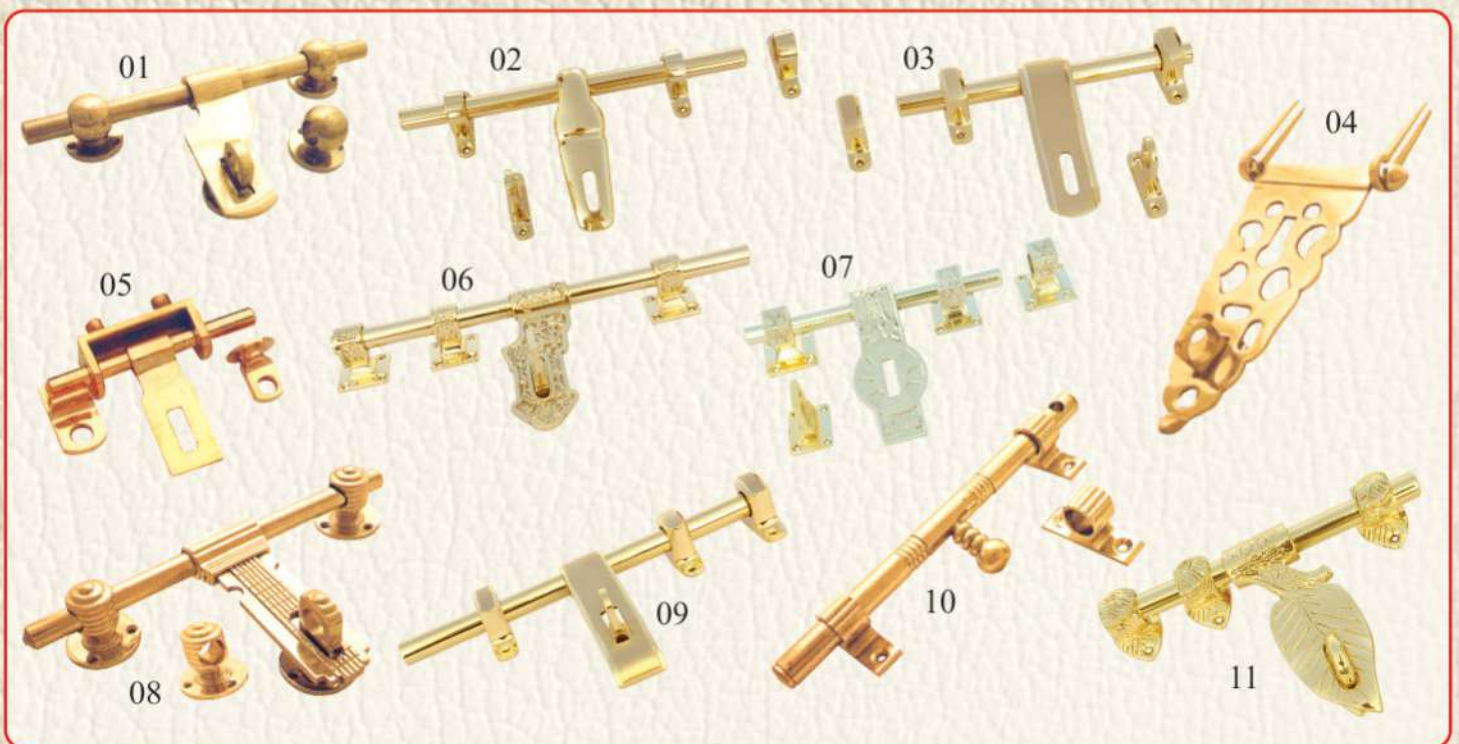

Page No. 30

CANNON OVERSEAS

BELLS (CB-3701)

DOOR CHAIN & DOOR GUARDS (CB-3801)

GATE LATCH (CB-3901)

CANNON OVERSEAS

CURTAINS BRACKET (CB-4001)

Page No. 32

CANNON OVERSEAS

BRACKET & CURTAIN RING (CB-4002)

KEY ESCUTCHEONS (CB-4101)

CANNON OVERSEAS

HEAT BAND (CB-4201)

WEATHER VANE, SUN DIAL & BALL (CB-4301)

CANNON OVERSEAS

REBATE KIT & SHUTTER FLAP (CB-4401)

PULLY & SPRING REPLANT (CB-4501)

ALDROP (CB-4601)

CANNON OVERSEAS

SHELF BRACKET & LUGGAGE RACK (CB-4701)

BATHROOM SET HOOKS (CB-4801)

CANNON OVERSEAS

SOAP DISH HOLDERS (CB-4901)

CANNON OVERSEAS

TOOTH BRUSH HOLDER (CB-5001)

TOWEL RAILS (CB-5101)

CANNON OVERSEAS

TOWEL RING (CB-5201)

TOILET ROLL HOLDERS (CB-5301)

CANNON

CANNON OVERSEAS

Office :