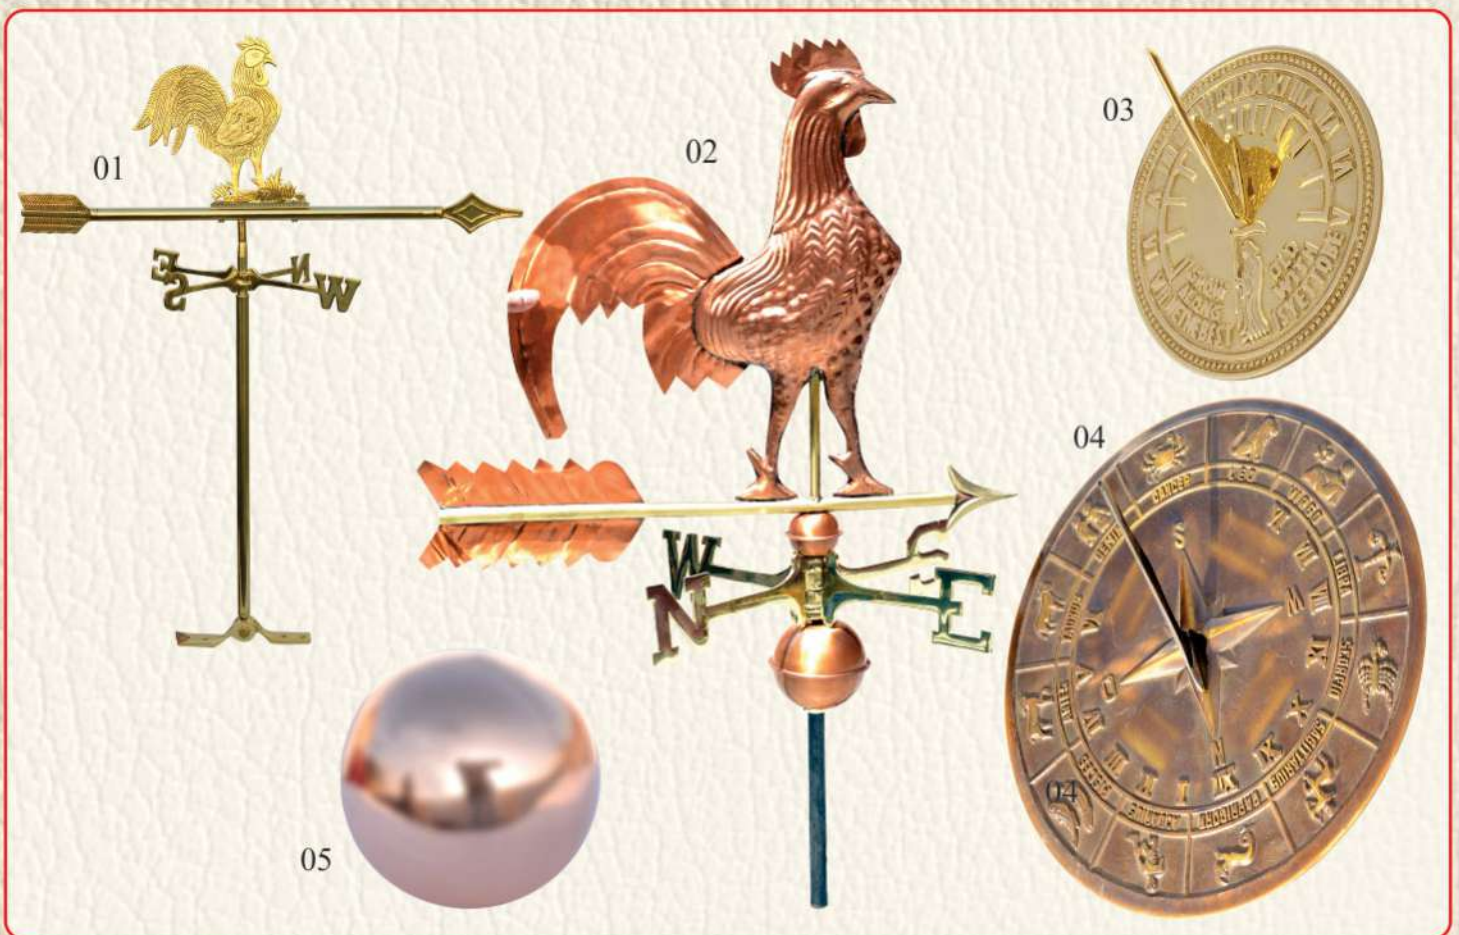

CANNON OVERSEAS

BRACKET & CURTAIN RING (CB-4002)

KEY ESCUTCHEONS (CB-4101)

CANNON OVERSEAS

HEAT BAND (CB-4201)

WEATHER VANE, SUN DIAL & BALL (CB-4301)

CANNON OVERSEAS

REBATE KIT & SHUTTER FLAP (CB-4401)