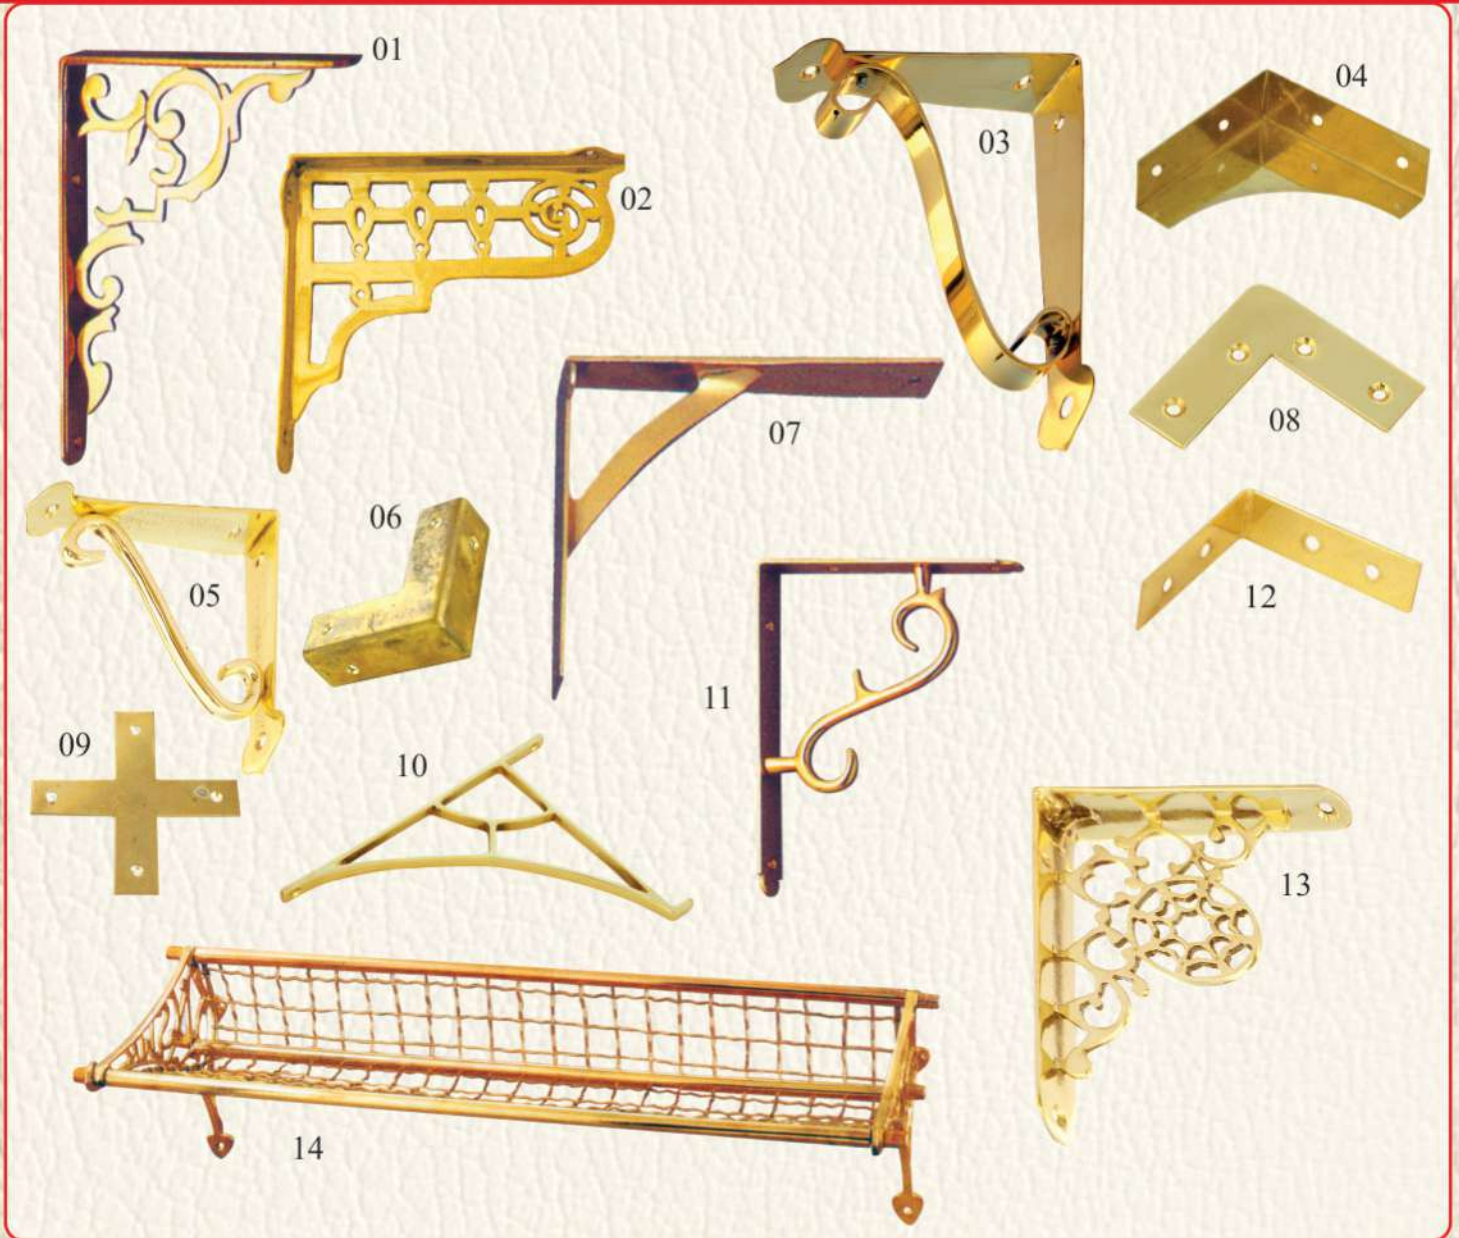

Page No. 30

CANNON OVERSEAS

BELLS (CB-3701)

DOOR CHAIN & DOOR GUARDS (CB-3801)

GATE LATCH (CB-3901)

CANNON OVERSEAS

CURTAINS BRACKET (CB-4001)

Page No. 32

CANNON OVERSEAS

BRACKET & CURTAIN RING (CB-4002)

KEY ESCUTCHEONS (CB-4101)

CANNON OVERSEAS

HEAT BAND (CB-4201)

WEATHER VANE, SUN DIAL & BALL (CB-4301)

CANNON OVERSEAS

REBATE KIT & SHUTTER FLAP (CB-4401)

PULLY & SPRING REPLANT (CB-4501)

ALDROP (CB-4601)

CANNON OVERSEAS

SHELF BRACKET & LUGGAGE RACK (CB-4701)

BATHROOM SET HOOKS (CB-4801)

CANNON OVERSEAS

SOAP DISH HOLDERS (CB-4901)

CANNON OVERSEAS

TOOTH BRUSH HOLDER (CB-5001)

TOWEL RAILS (CB-5101)

CANNON OVERSEAS

TOWEL RING (CB-5201)

TOILET ROLL HOLDERS (CB-5301)

CANNON

CANNON OVERSEAS

Office :