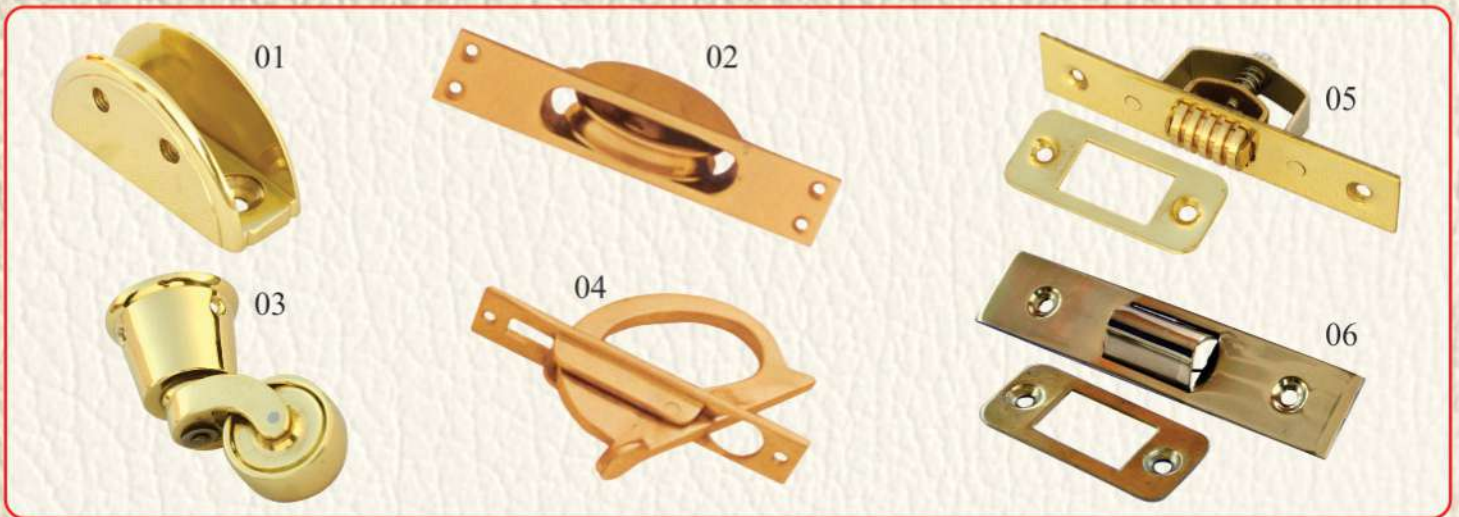

Page No. 30

CANNON OVERSEAS

BELLS (CB-3701)

DOOR CHAIN & DOOR GUARDS (CB-3801)

GATE LATCH (CB-3901)

CANNON OVERSEAS

CURTAINS BRACKET (CB-4001)

Page No. 32

CANNON OVERSEAS

BRACKET & CURTAIN RING (CB-4002)

KEY ESCUTCHEONS (CB-4101)

CANNON OVERSEAS

HEAT BAND (CB-4201)

WEATHER VANE, SUN DIAL & BALL (CB-4301)

CANNON OVERSEAS

REBATE KIT & SHUTTER FLAP (CB-4401)

PULLY & SPRING REPLANT (CB-4501)

ALDROP (CB-4601)

CANNON OVERSEAS

SHELF BRACKET & LUGGAGE RACK (CB-4701)

BATHROOM SET HOOKS (CB-4801)

CANNON OVERSEAS

SOAP DISH HOLDERS (CB-4901)

CANNON OVERSEAS