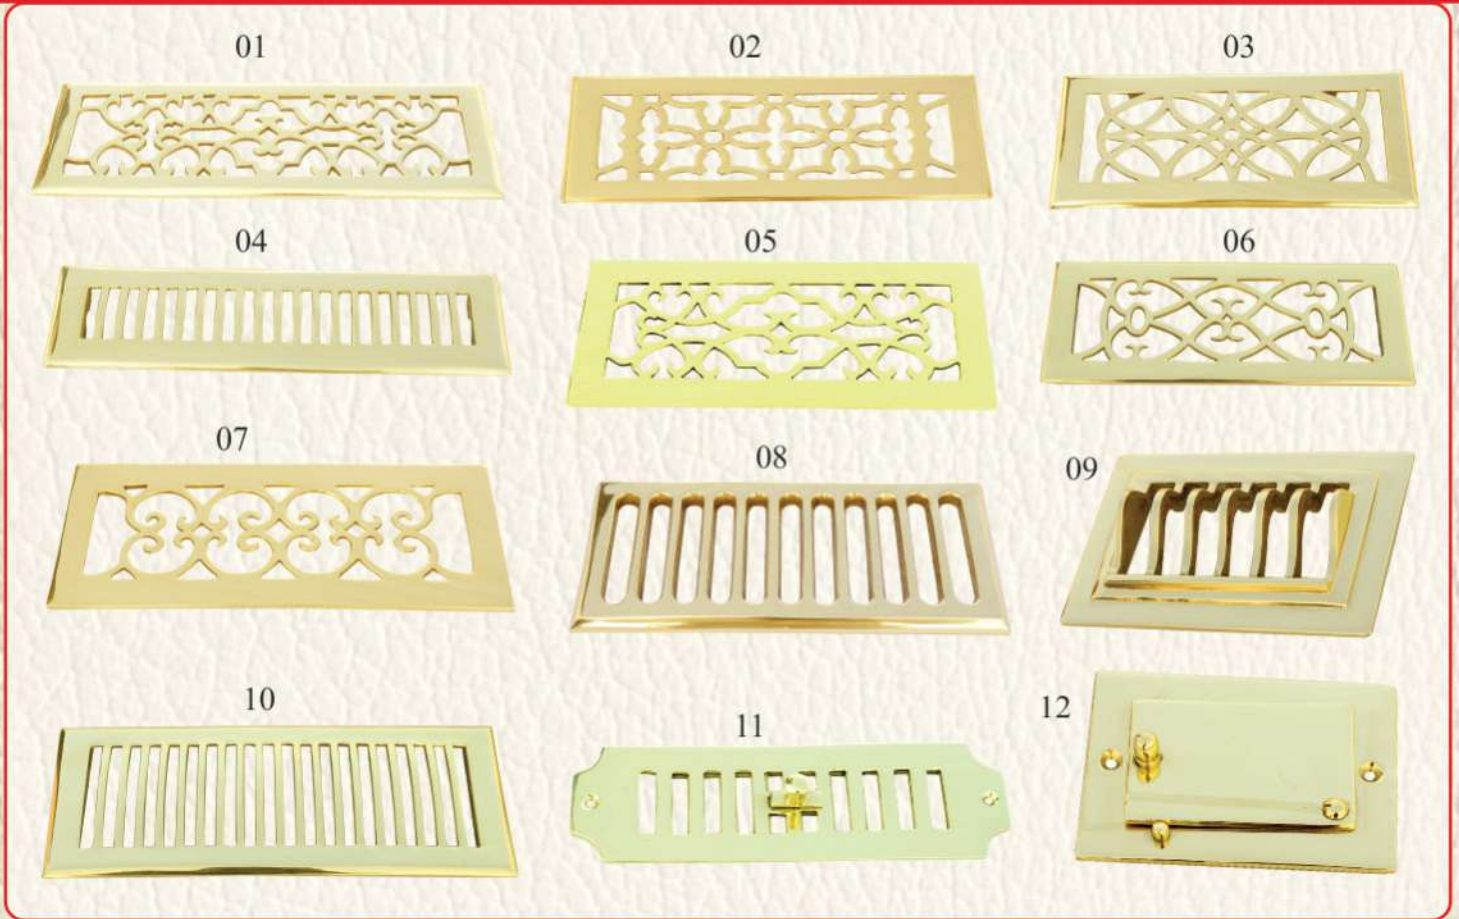

CANNON OVERSEAS

BRACKET & CURTAIN RING (CB-4002)

KEY ESCUTCHEONS (CB-4101)

CANNON OVERSEAS

HEAT BAND (CB-4201)

WEATHER VANE, SUN DIAL & BALL (CB-4301)

CANNON OVERSEAS

REBATE KIT & SHUTTER FLAP (CB-4401)

PULLY & SPRING REPLANT (CB-4501)

ALDROP (CB-4601)

CANNON OVERSEAS

SHELF BRACKET & LUGGAGE RACK (CB-4701)

BATHROOM SET HOOKS (CB-4801)

CANNON OVERSEAS

SOAP DISH HOLDERS (CB-4901)

CANNON OVERSEAS