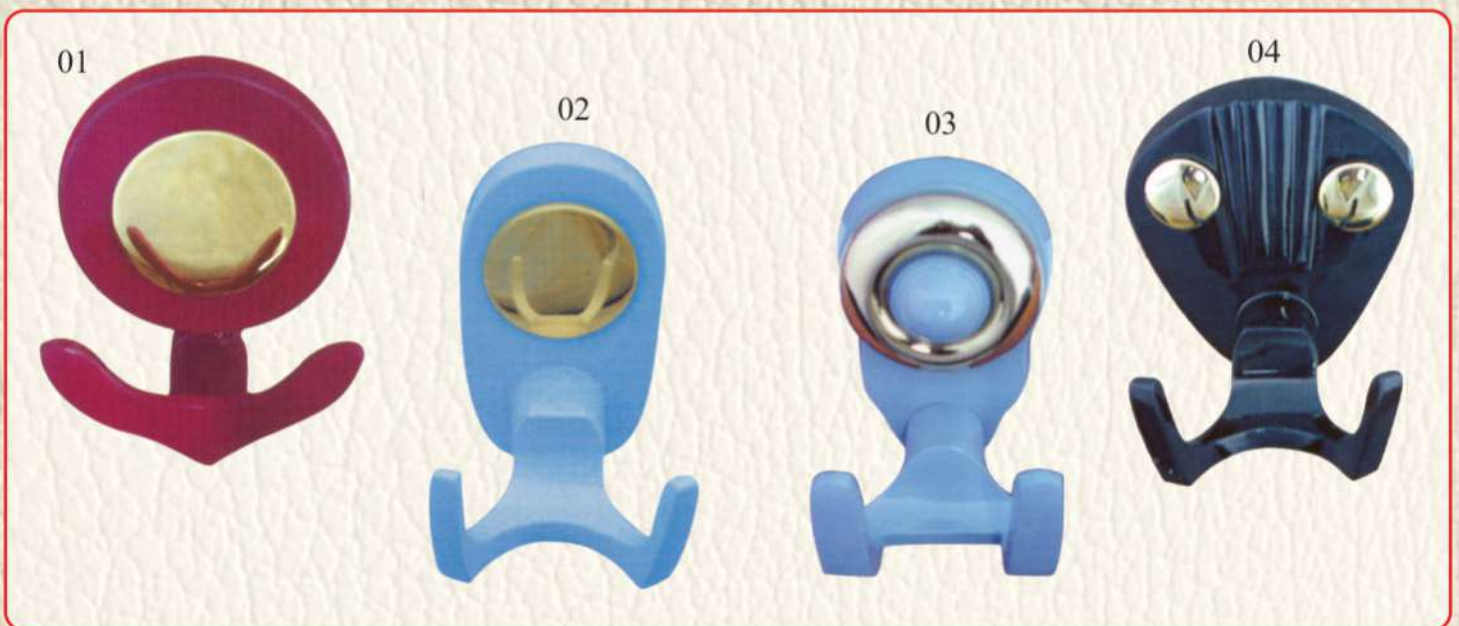

PULLY & SPRING REPLANT (CB-4501)

ALDROP (CB-4601)

CANNON OVERSEAS

SHELF BRACKET & LUGGAGE RACK (CB-4701)

BATHROOM SET HOOKS (CB-4801)

CANNON OVERSEAS

SOAP DISH HOLDERS (CB-4901)

CANNON OVERSEAS

TOOTH BRUSH HOLDER (CB-5001)

TOWEL RAILS (CB-5101)

CANNON OVERSEAS

TOWEL RING (CB-5201)

TOILET ROLL HOLDERS (CB-5301)

CANNON

CANNON OVERSEAS

Office :