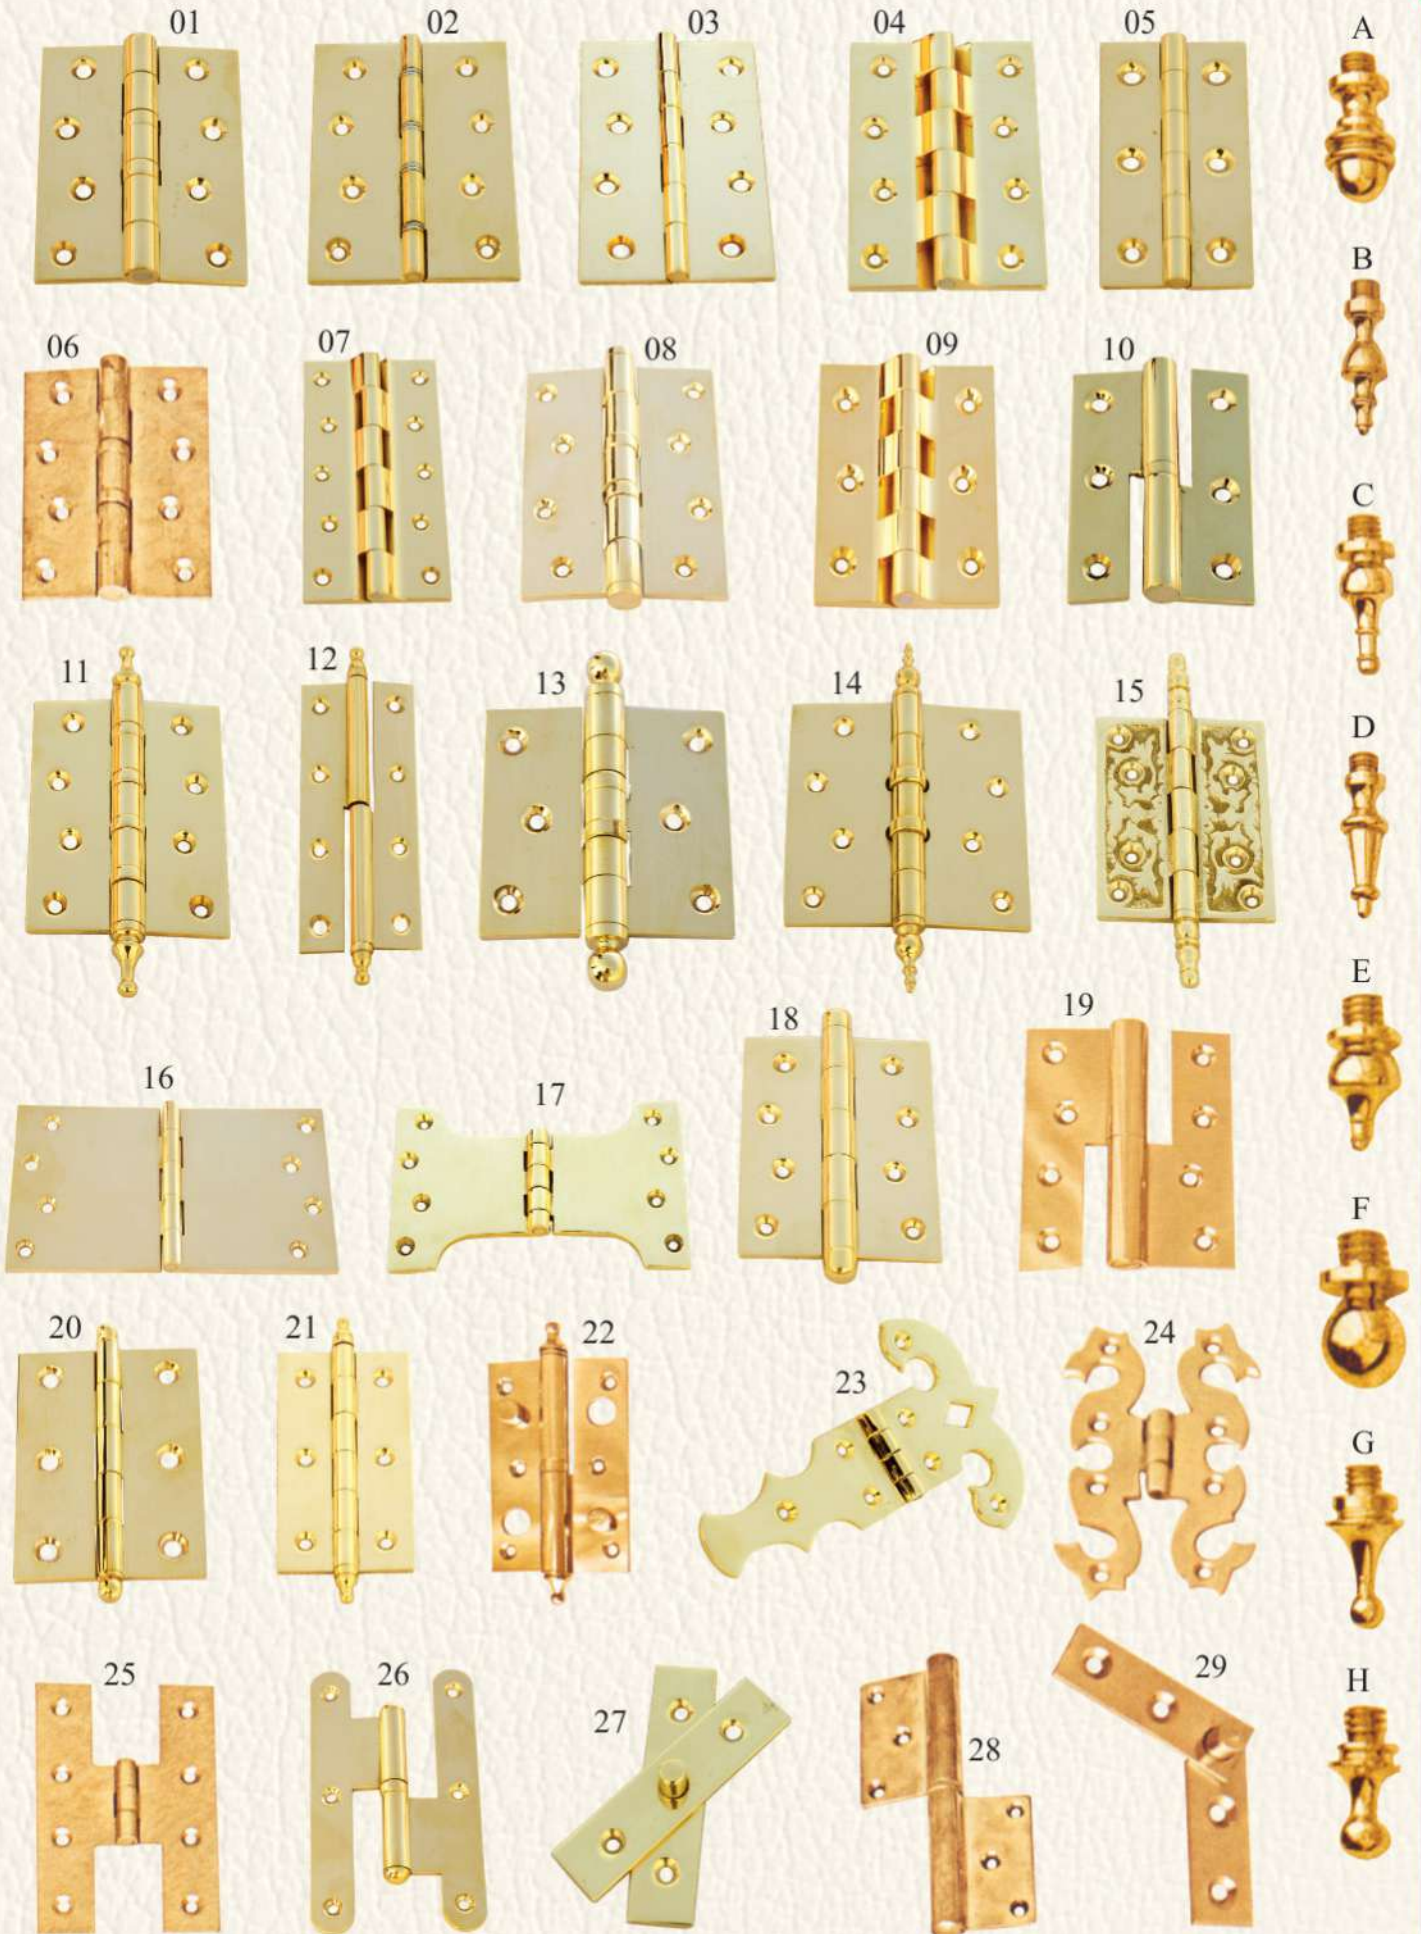

17

CANNON OVERSEAS

01

02

03

04

05

06

CANNON OVERSEAS

FASTNERS (CB-3001)

Page No. 24

CANNON OVERSEAS

SLIDING PULL (CB-3101)

ROUND LATCH & RIM KNOB (CB-3201)

CANNON OVERSEAS

BOLTS (CB-3301)

Page No. 26

CANNON OVERSEAS

CABINET FITTINGS (CB-3401)

CANNON OVERSEAS

CABINET FITTING, PULLERS & LIFTERS (CB-3402)

CANNON OVERSEAS

CANNON OVERSEAS

HINGES (CB-3601)

Page No. 30

CANNON OVERSEAS

BELLS (CB-3701)

DOOR CHAIN & DOOR GUARDS (CB-3801)

GATE LATCH (CB-3901)

CANNON OVERSEAS

CURTAINS BRACKET (CB-4001)

Page No. 32